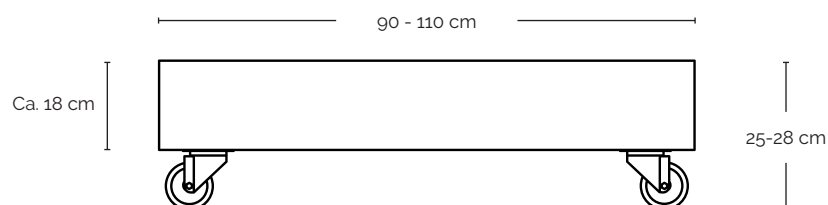

RØSKVA

Coffee table from upcycled bulwark from old Danish harbours. The wood is certified FSC® recycled 100%, and contains only natural oils.

-  LONG LIFETIME
-  MINIMAL MAINTENANCE
-  FREE OF CHEMICALS
The wood is tested by COWI
-  WEATHERPROOF
-  UPCYCLING
The wood is certified FSC Recycled 100%
-  POSSIBILITY FOR WHEELS
-  TAILORMADE SOLUTIONS

MATERIALS: Recycled azobé wood

SURFACE: Rustic

WEIGHT

32 x 90 cm // 230 kg

Miljømerket for ansvarligt skovbrug